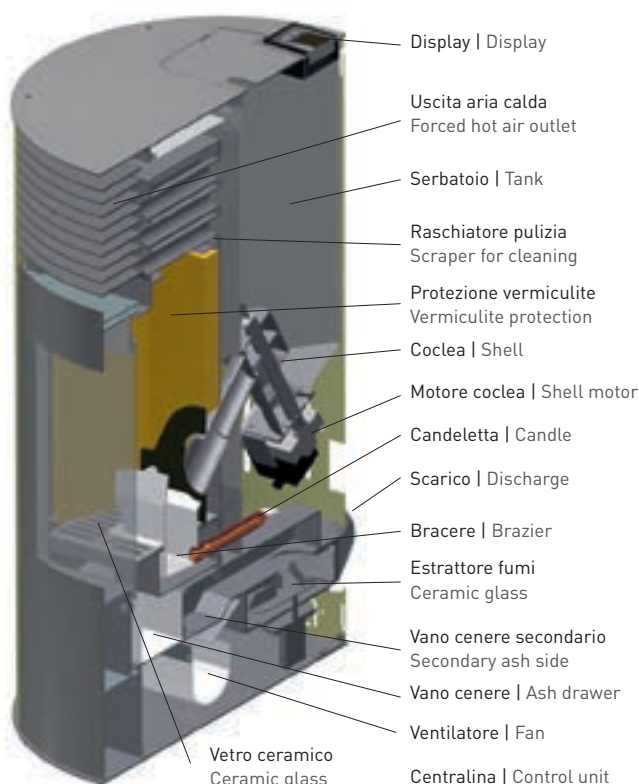

LALABEL

6-8 | 8XL-10XL-12XL

CARATTERISTICHE: PAG. 30-31
SPECIFICATIONS: PAG. 30-31

Mod. 8
CONTO TERMICO

ALTO RENDIMENTO
HIGH EFFICIENCY
▶ FINO al | UP TO 95%

ESTREMA FACILITÀ NELLA PULIZIA
EASY TO CLEAN

A RICHIESTA
ON REQUEST

Kit per combustibile NOCCIOLINO DI OLIVA [prevede la chiamata del centro assistenza].
Kit for fuel hazelnut oil [does the call center assistance].

LALABEL, ha una forma rotonda che permette il suo inserimento in piccoli spazi, agevola la collocazione negli angoli della casa e la rende perfetta sia per gli ambienti moderni che per quelli tradizionali. Nella versione XL si ha maggiore potenza e, grazie alla maggiore capacità del serbatoio, si aumenta l'autonomia.

LALABEL has a round shape that allows its insertion into small spaces, it's very simple to placed in the corners of the house and makes it perfect both for modern room that for the traditional ones. The XL version has more power and thanks to the increased capacity of the tank is increased autonomy.

colori disponibili | colors available

Display | Display

Uscita aria calda
Forced hot air outlet

Serbatoio | Tank

Raschiatore pulizia
Scraper for cleaning

Protezione vermiculite
Vermiculite protection

Coclea | Shell

Motore coclea | Shell motor

Candeletta | Candle

Scarico | Discharge

Bracere | Brazier

Estrattore fumi
Ceramic glass

Vano cenere secondario
Secondary ash side

Vano cenere | Ash drawer

Ventilatore | Fan

Vetro ceramico
Ceramic glass

Centralina | Control unit